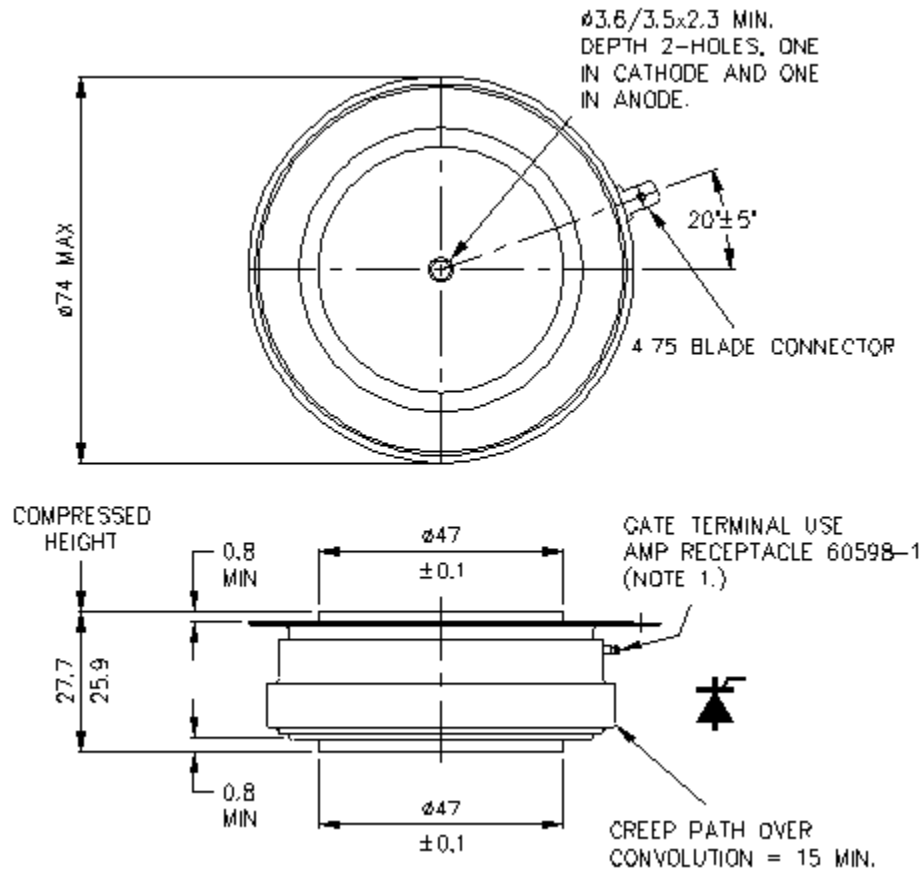

Drawing Number – W61  
Outline Number – 101A337

**WESTCODE**  
An IXYS Company

Weight 510g