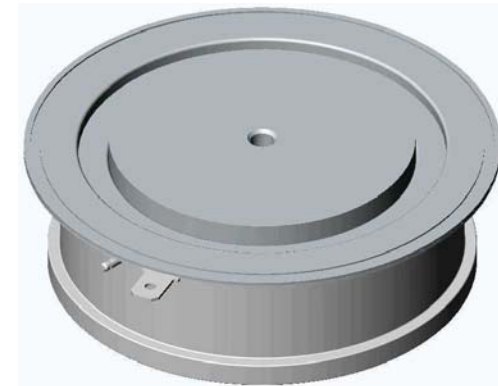

Drawing Number – W61  
Outline Number – 101A337

**WESTCODE**  
An IXYS Company

Weight 510g